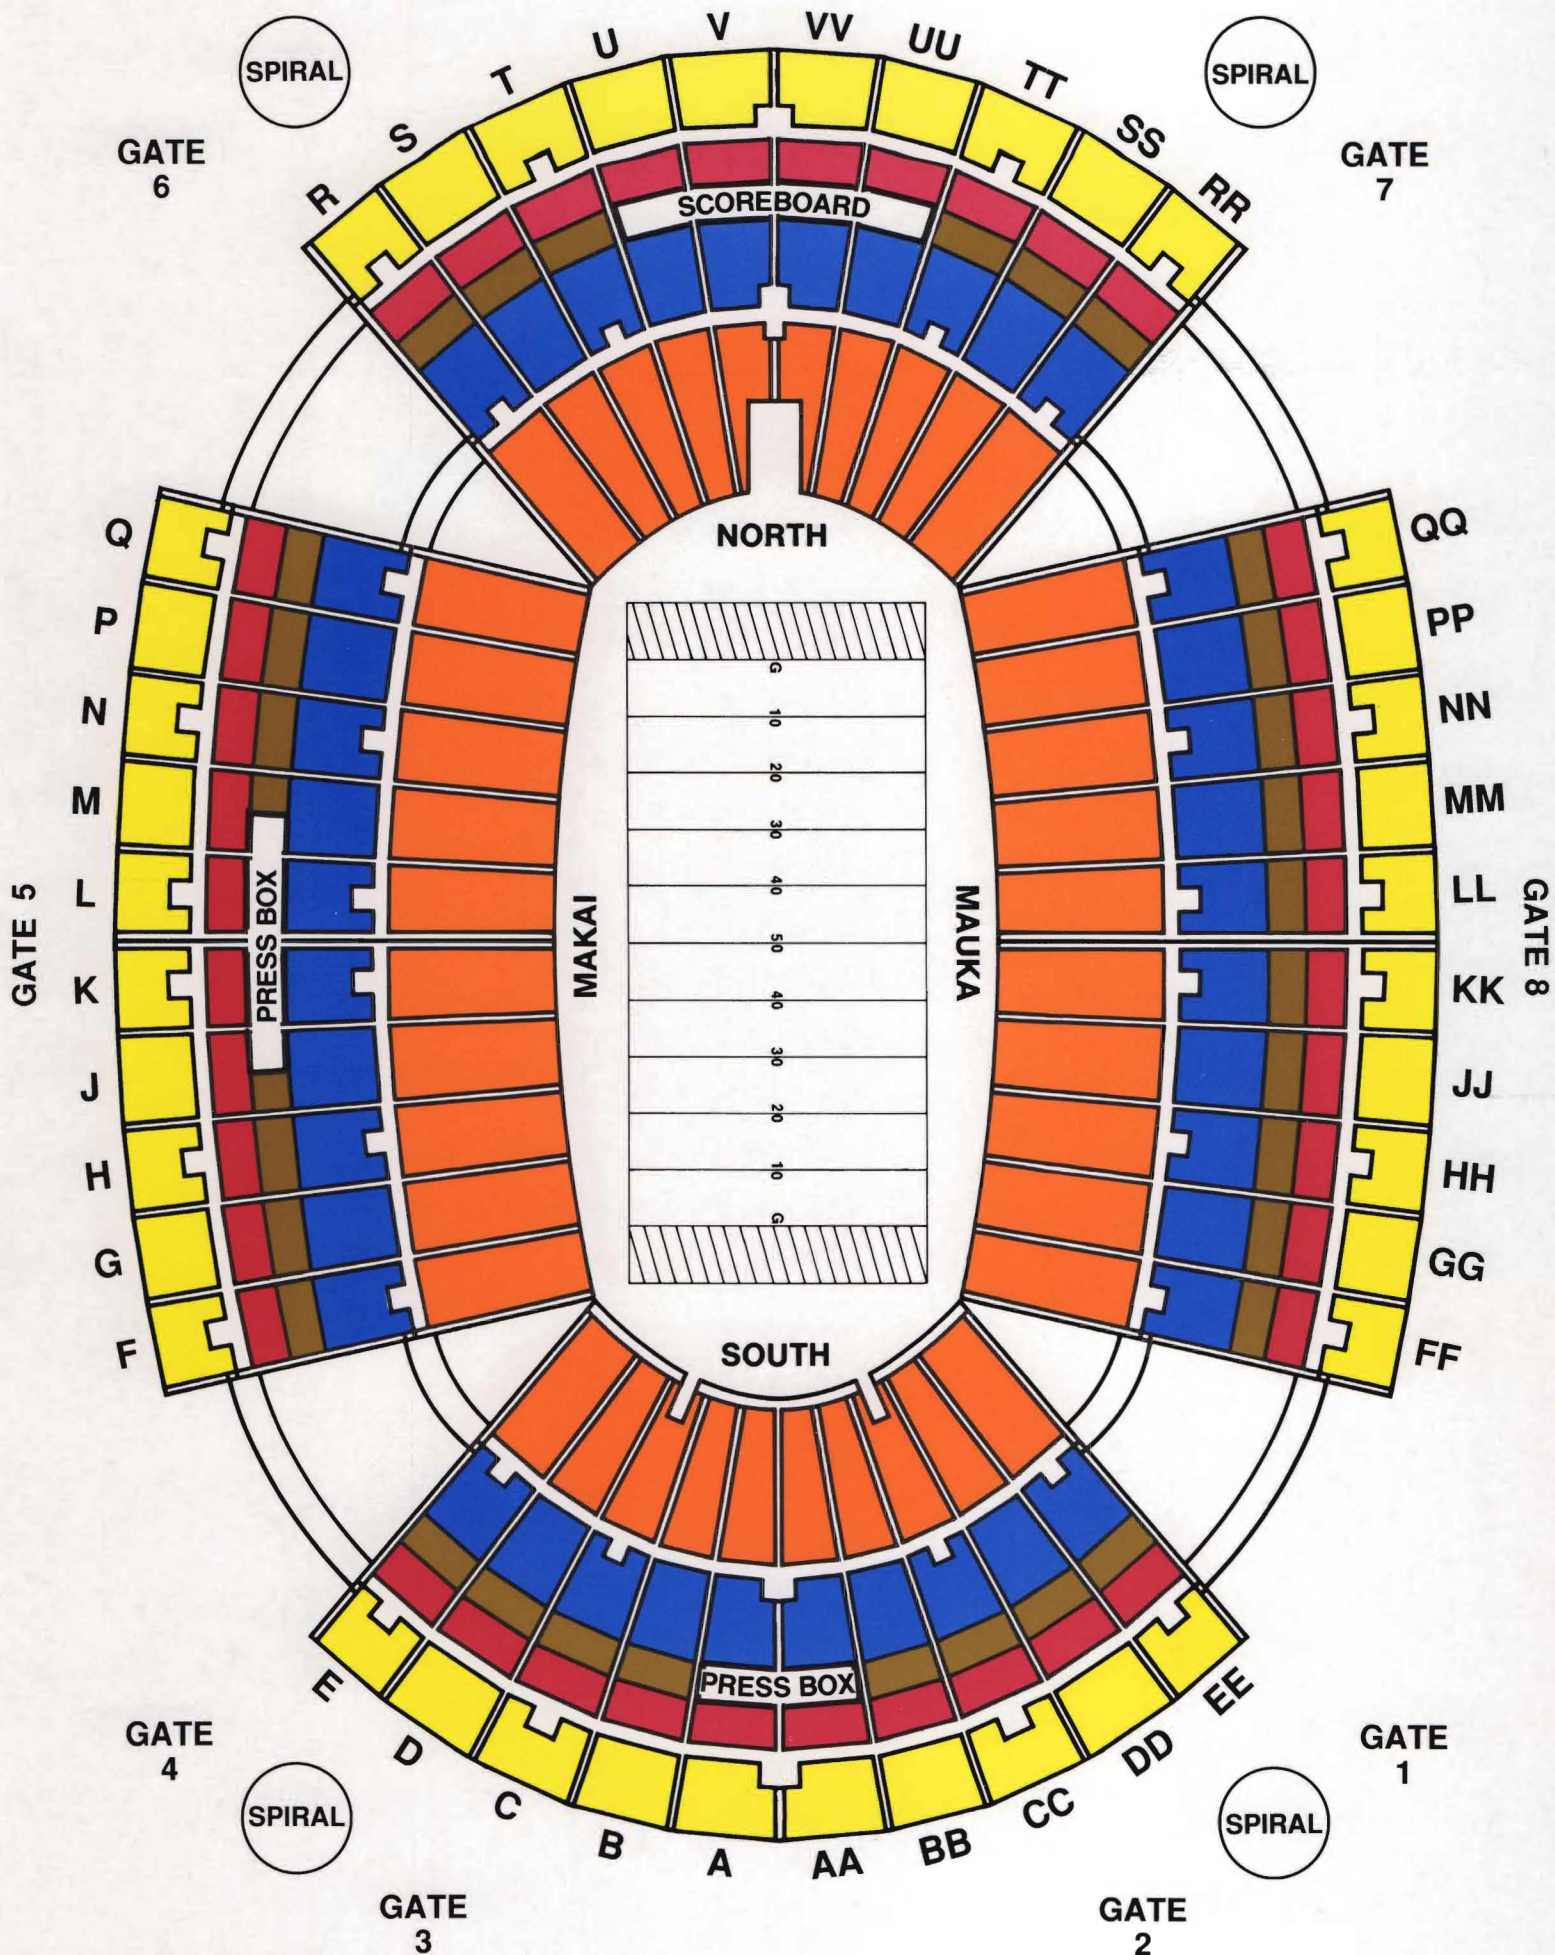

ALOHA STADIUM

Honolulu, Hawaii

- Level 5 ■ YELLOW LEVEL—ROWS 6 TO 17
- Level 4 ■ RED LEVEL—ROWS 1 TO 5
- Level 3 ■ BROWN LEVEL—ROWS 1 TO 4
- Level 2 ■ BLUE LEVEL—ROWS 30 TO 46
- Level 1 ■ ORANGE LEVEL—ROWS 1 TO 29