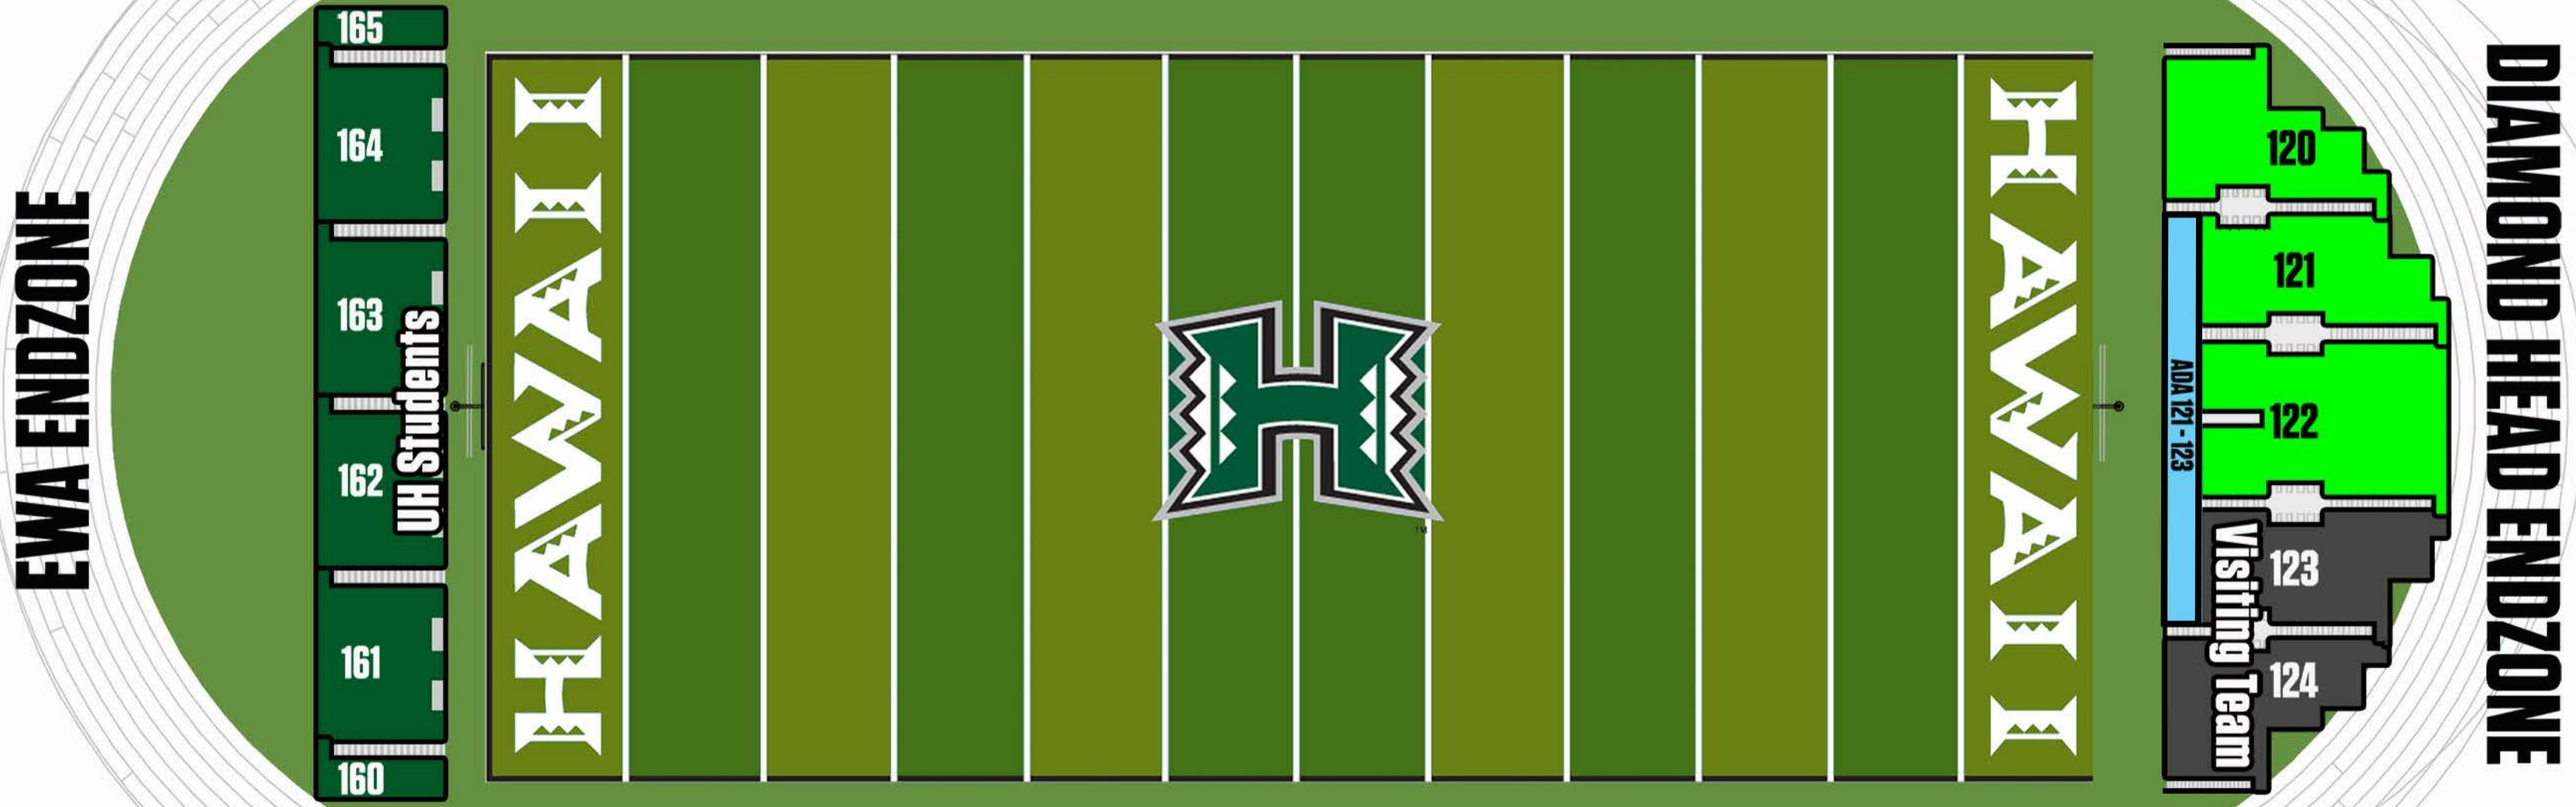

Parking Structure

Gate 1A
Player Pass Gate

Gate 1

MAUKA SIDELINE (HOME)

Gate 8
Media/Staff Only

Gate 7

Gate 2
Public

EWA ENDZONE

DIAMOND HEAD ENDZONE

Les Murakami Stadium

Gate 6

MAKAI SIDELINE (VISITOR)

Gate 3
Public

Stan Sheriff Center

Gate 4
Team Only

Gate 5
Visiting Team Only