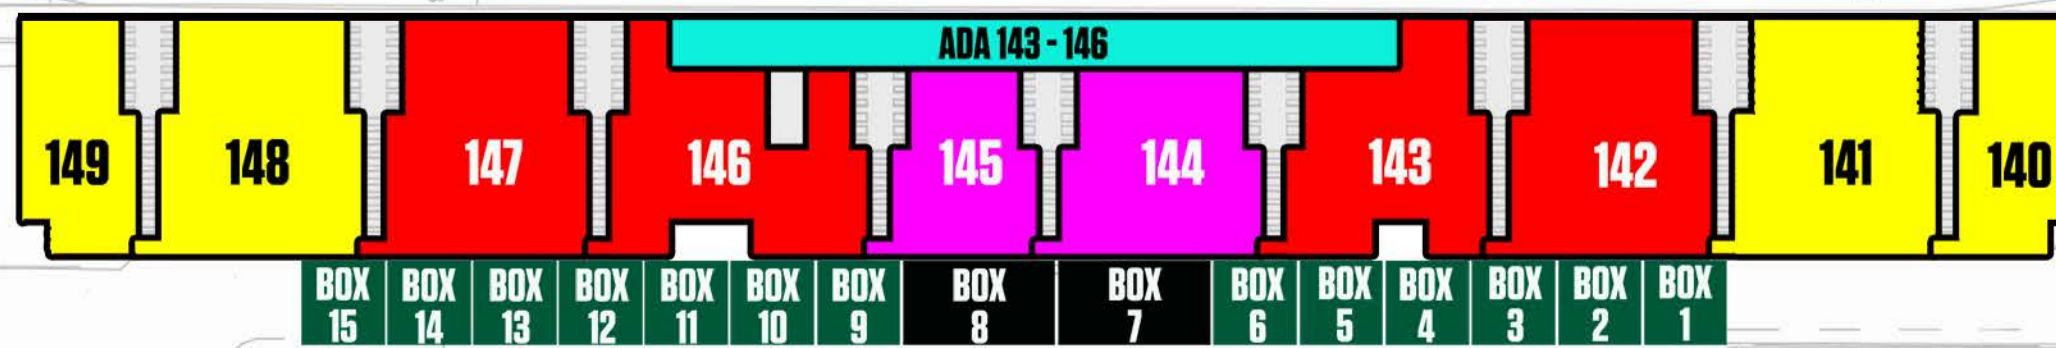

Parking Structure

Gate 1A
Player Pass Gate

Gate 1

MAUKA SIDELINE (HOME)

Gate 8
Media/Staff Only

Gate 7

Gate 2
Public

EWA ENDZONE

DIAMOND HEAD ENDZONE

Les Murakami Stadium

Gate 6

MAKAI SIDELINE (VISITOR)

Gate 3
Public

Stan Sheriff Center

Gate 4
Team Only

Gate 5
Visiting Team Only