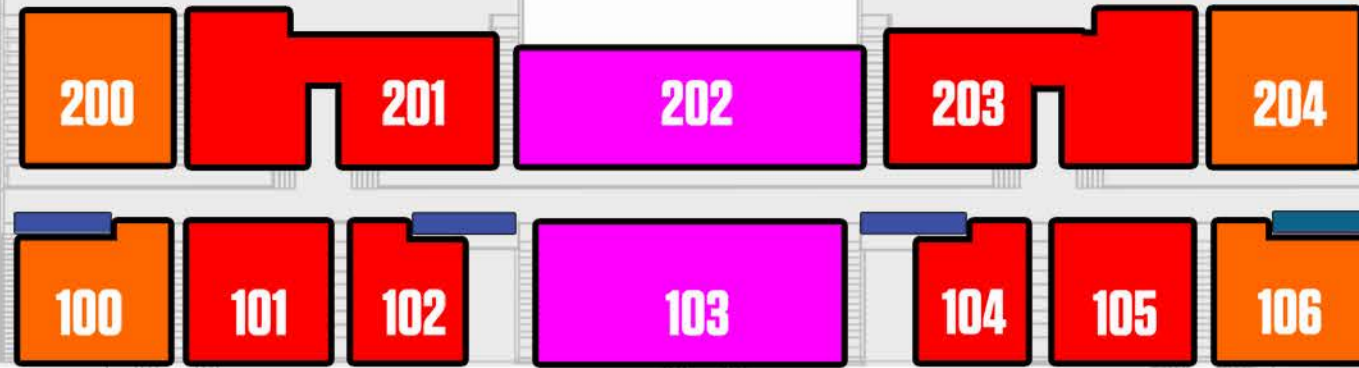

Parking Structure

Gate 1A
Player Pass Gate

Gate 1

MAUKA SIDELINE (HOME)

Gate 8
Media/Staff Only

Gate 7

Gate 2
Public

EWA ENDZONE

DIAMOND HEAD ENDZONE

Les Murakami Stadium

Gate 6

MAKAI SIDELINE (VISITOR)

Gate 3
Public

Stan Sheriff Center

Gate 4
Team Only

Gate 5
Visiting Team Only